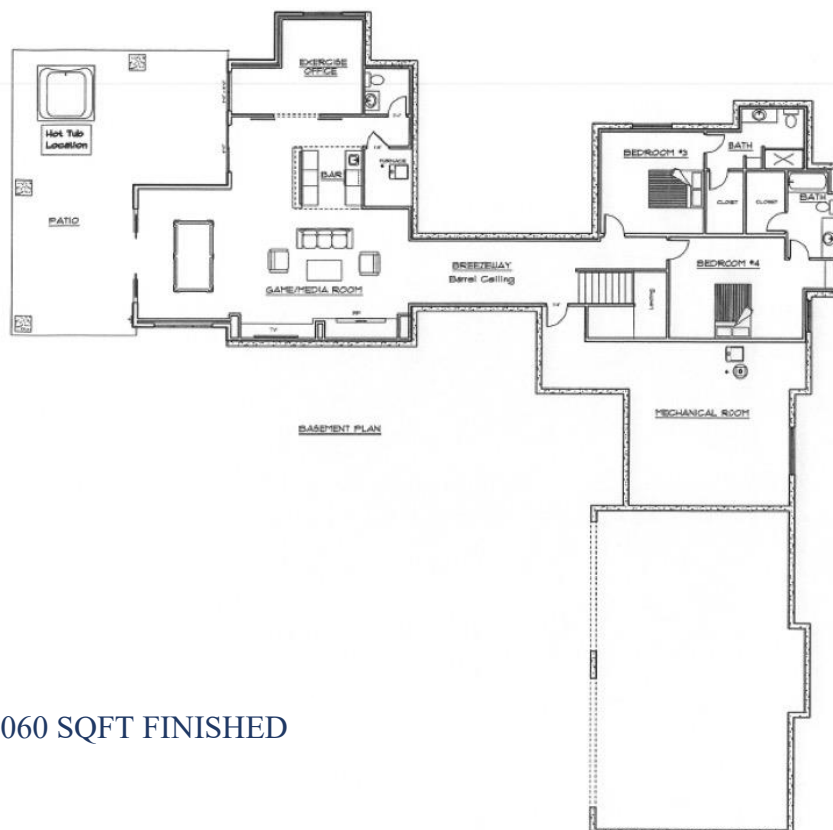

A ranch-style home and participant of the 2020 Fox Hill Custom Home Showcase, The Breezeway is an innovative custom home designed with you in mind. Enter the home and be immediately greeted by a private covered patio area with T&G ceilings overlooking pasture and pond space with expansive folding doors with French door access to the master suite. And that's just the beginning!

The Breezeway features 4 bedrooms, 5 bathrooms, main floor laundry room, a main floor master suite with fireplace, five-piece bath and his & hers walk-in closets! An expansive custom kitchen with dual-toned cabinetry and custom lighting, bright and inviting dining spaces with custom built-ins and great room with vaulted ceilings with beams are positioned to maximize Pikes Peak through Mt. Evans views. Create your culinary masterpieces on the luxury Viking appliances with Fox Hill's farm-to-table produce and enjoy the expansive views from the covered and uncovered decks complete with gas BBQ.

The views continue in the lower level and are framed by a custom barrel ceiling, 2 bedrooms, 3 bathrooms, wet bar, exercise room with double barn doors and a spacious rec room area! The patio is even pre-wired for your hot tub! Don't forget about the oversized four-car garage! This home is positioned at the top of a cul-de-sac on 2.1 acres and will come fully landscaped! The Breezeway is a fully turnkey home with home automation, dual furnaces, 1G fiberoptic technology and much, much more.

3/30/20

Exclusively marketed by The McLaughlin Team, Doug and Paige McLaughlin
RE/MAX Alliance 303.620.6677 | info@liveinfoxhill.com | www.liveinfoxhill.com

FOX HILL

MAIN LEVEL // 2845 SQFT FINISHED

UPPER LEVEL // 2060 SQFT FINISHED