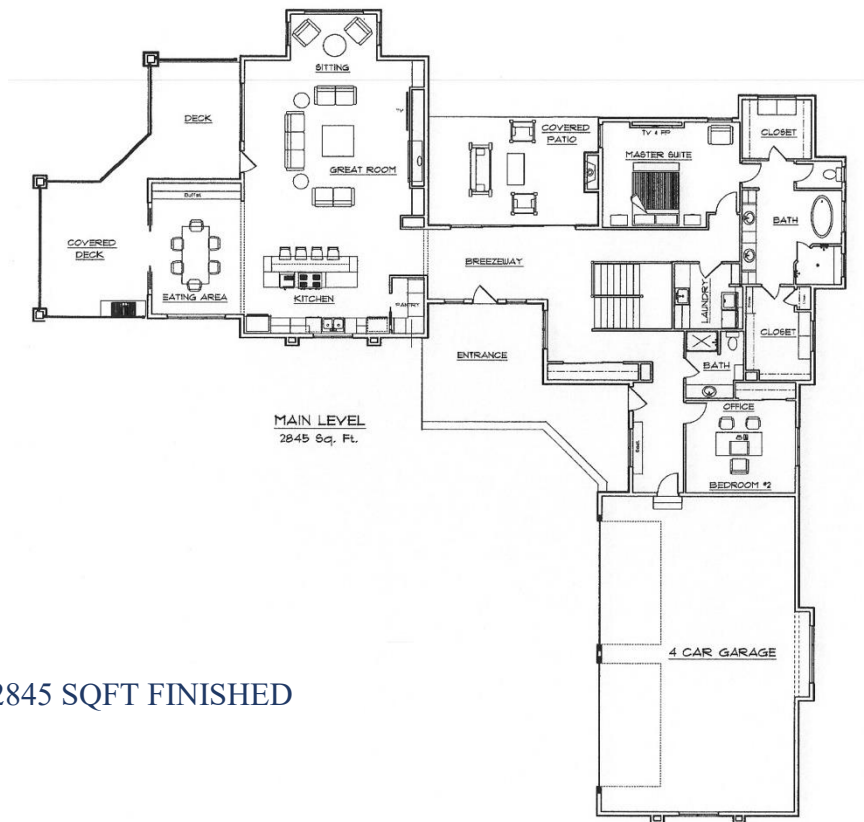

A ranch-style home and participant of the 2020 Fox Hill Custom Home Showcase, The Breezeway is an innovative custom home designed with you in mind. Enter the home and be immediately greeted by a private covered patio area with T&G ceilings overlooking pasture and pond space with expansive folding doors with French door access to the master suite. And that's just the beginning!

The Breezeway features 4 bedrooms, 5 bathrooms, main floor laundry room, a main floor master suite with fireplace, five-piece bath and his & hers walk-in closets! An expansive custom kitchen with dual-toned cabinetry and custom lighting, bright and inviting dining spaces with custom built-ins and great room with vaulted ceilings with beams are positioned to maximize Pikes Peak through Mt. Evans views. Create your culinary masterpieces on the luxury Viking appliances with Fox Hill's farm-to-table produce and enjoy the expansive views from the covered and uncovered decks complete with gas BBQ.

The views continue in the lower level and are framed by a custom barrel ceiling, 2 bedrooms, 3 bathrooms, wet bar, exercise room with double barn doors and a spacious rec room area! The patio is even pre-wired for your hot tub! Don't forget about the oversized four-car garage! This home is positioned at the top of a cul-de-sac on 2.1 acres and will come fully landscaped! The Breezeway is a fully turnkey home with home automation, dual furnaces, 1G fiberoptic technology and much, much more.

3/30/20

Exclusively marketed by The McLaughlin Team, Doug and Paige McLaughlin
RE/MAX Alliance 303.620.6677 | info@liveinfoxhill.com | www.liveinfoxhill.com

FOX HILL

MAIN LEVEL // 2845 SQFT FINISHED

UPPER LEVEL // 2060 SQFT FINISHED