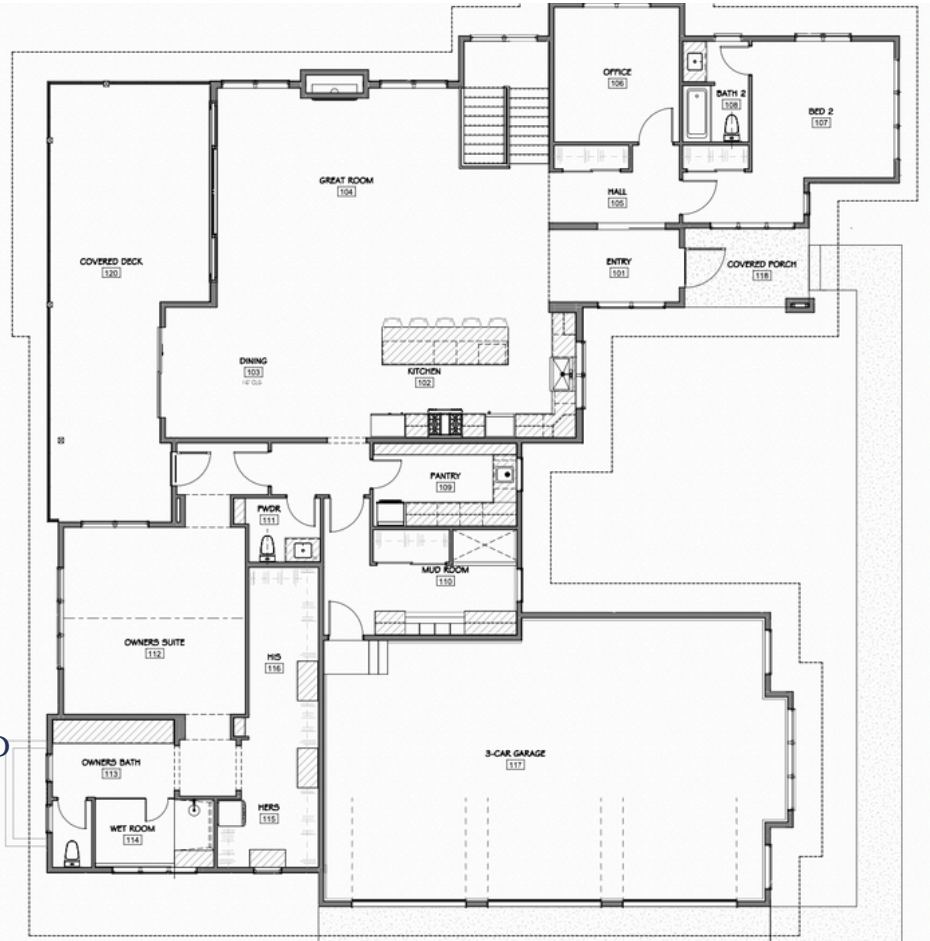

MAIN LEVEL // 2,840 SQFT FINISHED