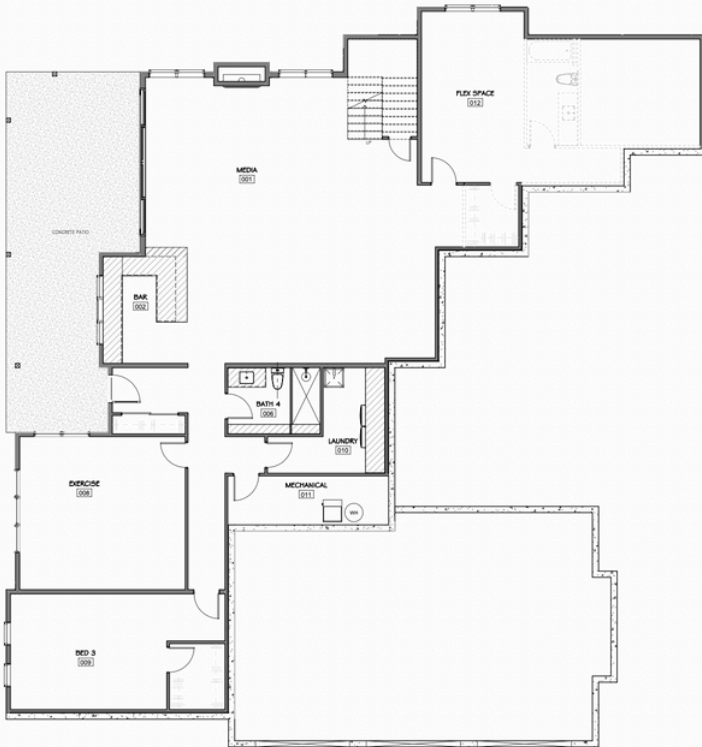

LOWER LEVEL // 2,126 SQFT FINISHED