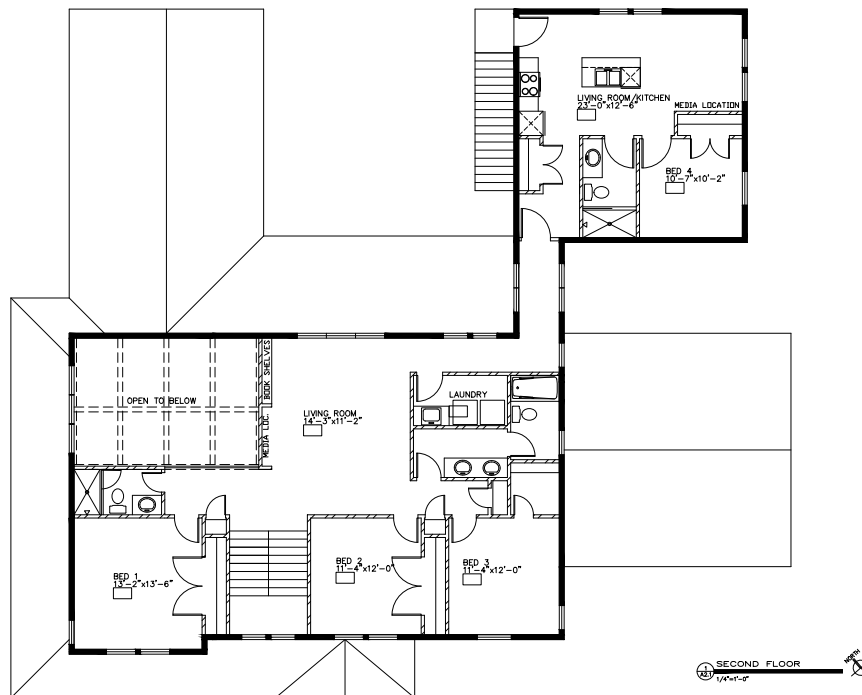

## **THE EVERETT HOMESITE # 23**

6 BED, 5 BATH, 4,250 FINISHED SQFT

Old traditions get new meanings with the Everett custom home design at Fox Hill! This charming classic farmhouse with wrap-around front porch, brick and grey exterior is a timeless yet innovative design with no detail left undone. A 2020 HBA Parade of Homes and 2020 Fox Hill Custom Home Showcase participant, the Everett features a custom attached multigenerational suite with kitchen, living spaces and separate entry provides seamless living opportunities yet keeping privacy in mind.

A true custom design-build the Everett features 5 bedrooms, 5 bathrooms, 2 laundry rooms, main floor study/secondary bedroom, a main floor master suite with details and intrigue wrapped into a methodically designed cozy and custom home. Enter the home and be greeted by a formal dining room with views of the front range, a custom kitchen with luxury LG and Dacor appliances including a built-in wine dispenser, an open-air, yet private courtyard with folding doors and firepit, and a two-story family room with a floor-to-ceiling fireplace – a true indoor and outdoor living experience! The main floor master suite is welcomed by a private entrance with a vaulted ceiling, five-piece master bath and spacious walk-in closet and French doors to the outdoor courtyard. Upstairs, a bright and cheerful loft, three bedrooms, 2 bathrooms, and separate laundry has been designed to maximize the views that Fox Hill offers. Enter the multi-generational suite through the breezeway connection and private door and separate exterior entry and enjoy the endless opportunities with an entirely separate living suite complete with kitchen, 3/4 bath, living room, and bedroom. Don't forget about the 9' garage doors in the 4-car garage!

# LOT 23

MAIN LEVEL // 2267 SQFT FINISHED

UPPER LEVEL // 1983 SQFT FINISHED