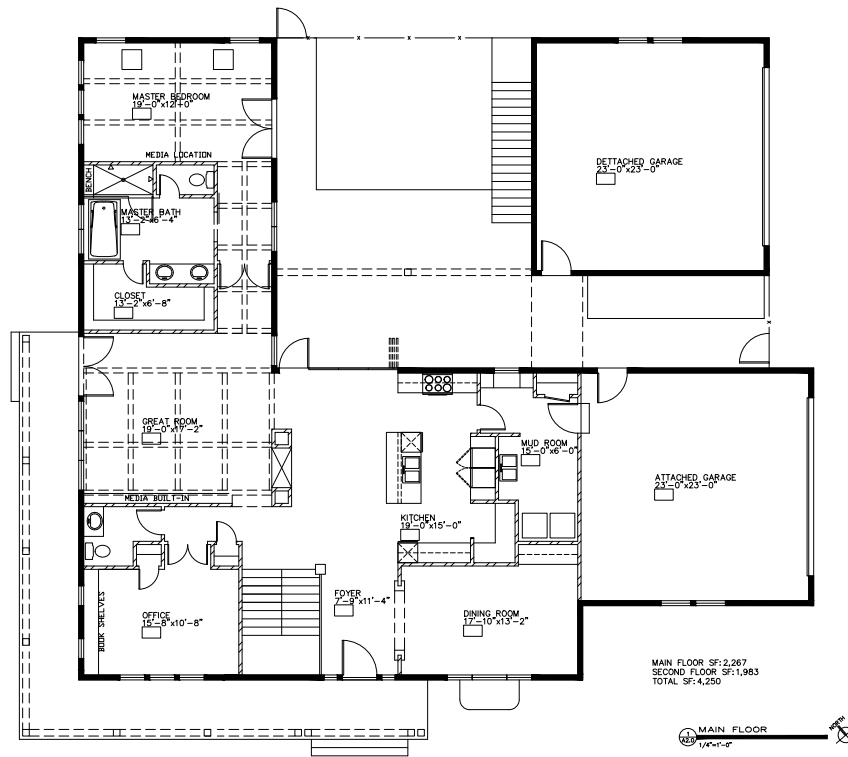

## **THE EVERETT HOMESITE # 23**

6 BED, 5 BATH, 4,250 FINISHED SQFT

Old traditions get new meanings with the Everett custom home design at Fox Hill! This charming classic farmhouse with wrap-around front porch, brick and grey exterior is a timeless yet innovative design with no detail left undone. A 2020 HBA Parade of Homes and 2020 Fox Hill Custom Home Showcase participant, the Everett features a custom attached multigenerational suite with kitchen, living spaces and separate entry provides seamless living opportunities yet keeping privacy in mind.

A true custom design-build the Everett features 5 bedrooms, 5 bathrooms, 2 laundry rooms, main floor study/secondary bedroom, a main floor master suite with details and intrigue wrapped into a methodically designed cozy and custom home. Enter the home and be greeted by a formal dining room with views of the front range, a custom kitchen with luxury LG and Dacor appliances including a built-in wine dispenser, an open-air, yet private courtyard with folding doors and firepit, and a two-story family room with a floor-to-ceiling fireplace – a true indoor and outdoor living experience! The main floor master suite is welcomed by a private entrance with a vaulted ceiling, five-piece master bath and spacious walk-in closet and French doors to the outdoor courtyard. Upstairs, a bright and cheerful loft, three bedrooms, 2 bathrooms, and separate laundry has been designed to maximize the views that Fox Hill offers. Enter the multi-generational suite through the breezeway connection and private door and separate exterior entry and enjoy the endless opportunities with an entirely separate living suite complete with kitchen, 3/4 bath, living room, and bedroom. Don't forget about the 9' garage doors in the 4-car garage!

# LOT 23

MAIN LEVEL // 2267 SQFT FINISHED

UPPER LEVEL // 1983 SQFT FINISHED