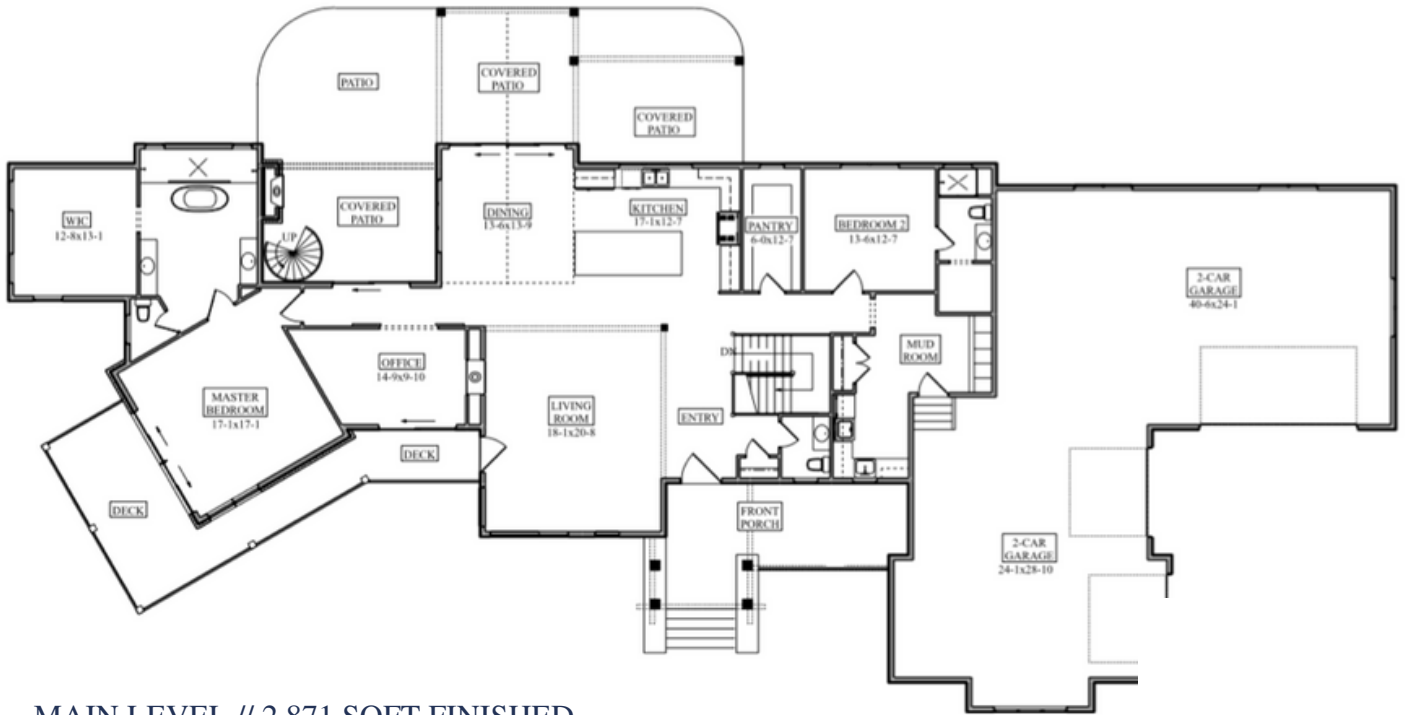

### **HOMESITE #65**

4 BED, 6 BATH // 5,742 FINISHED SQFT

The "View Haven" is a Colorado modern farmhouse re-imagined. Appointed on 2.08 acres, the "View Haven" is positioned along a cul-de-sac, backs to dedicated open space and is arranged to take in the beautiful Colorado mountain views from the wrap around deck on the front of the home. The 4 bed, 6 bath design includes 5,742 finished square feet, and a spacious four car garage! What makes the "View Haven" especially unique at Fox Hill is the wrap-around staircase on the covered back patio that enters into the gorgeous rooftop deck, which has gorgeous views of the Rocky Mountains, a perfect place for entertainment gatherings.

The covered front porch opens into a spacious sloped-ceiling great room with a double-sided fireplace, inviting sliding doors to a partially covered dual outdoor dining patio space and dedicated study. Just off of the great room is the open-concept kitchen with luxury appliances, bright and spacious eat-in space and connected entertainment spaces. The "View Haven" is adorned with a welcoming luxurious main floor guest room suite. Opposite the guest suite is a main floor owner's retreat that includes an entrance to the wrap around front deck, expansive front range views, owner's master spa bathroom and oversized walk-in closet complete the main floor.

The lower level of the "View Haven" features a spacious recreational room with a deluxe built-in wet bar, great for entertainment. Two en-suite bedrooms, a flex space for your workout room or optional 5th bedroom, and walk-out access to the covered patio, landscaped yard and open space - this house has been intentionally and methodically designed.

# LOT 65

MAIN LEVEL // 2,871 SQFT FINISHED

LOWER LEVEL // 2,871 SQFT FINISHED