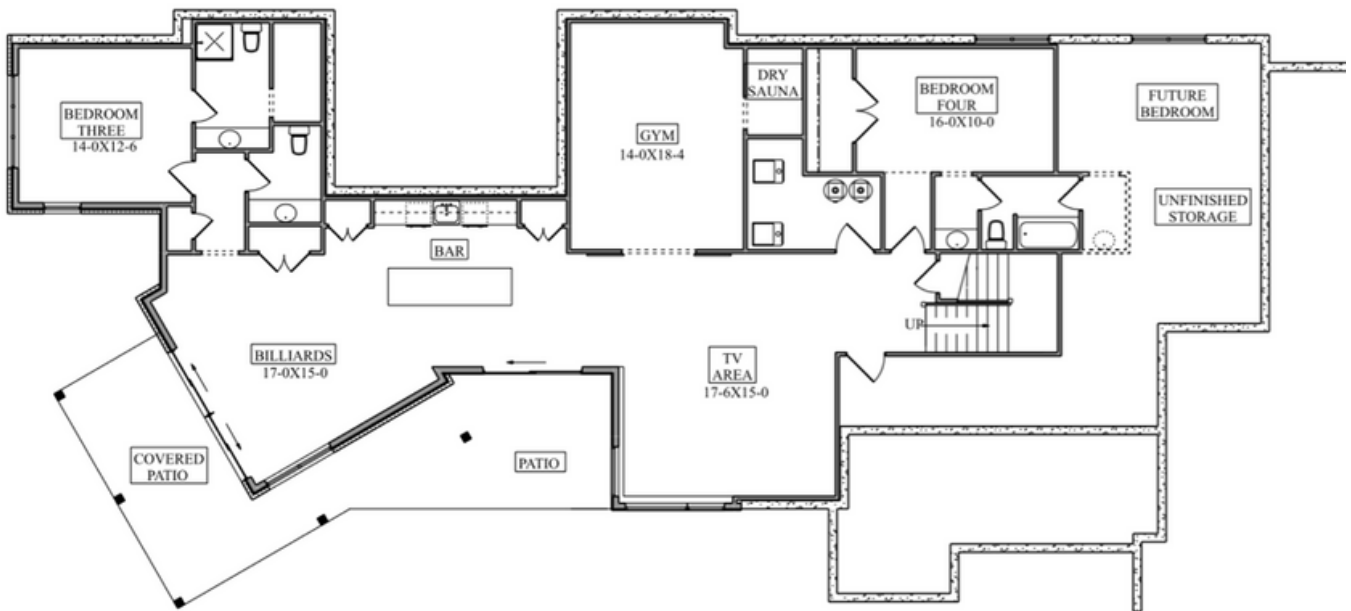

### **HOMESITE #65**

4 BED, 6 BATH // 5,742 FINISHED SQFT

The "View Haven" is a Colorado modern farmhouse re-imagined. Appointed on 2.08 acres, the "View Haven" is positioned along a cul-de-sac, backs to dedicated open space and is arranged to take in the beautiful Colorado mountain views from the wrap around deck on the front of the home. The 4 bed, 6 bath design includes 5,742 finished square feet, and a spacious four car garage! What makes the "View Haven" especially unique at Fox Hill is the wrap-around staircase on the covered back patio that enters into the gorgeous rooftop deck, which has gorgeous views of the Rocky Mountains, a perfect place for entertainment gatherings.

The covered front porch opens into a spacious sloped-ceiling great room with a double-sided fireplace, inviting sliding doors to a partially covered dual outdoor dining patio space and dedicated study. Just off of the great room is the open-concept kitchen with luxury appliances, bright and spacious eat-in space and connected entertainment spaces. The "View Haven" is adorned with a welcoming luxurious main floor guest room suite. Opposite the guest suite is a main floor owner's retreat that includes an entrance to the wrap around front deck, expansive front range views, owner's master spa bathroom and oversized walk-in closet complete the main floor.

The lower level of the "View Haven" features a spacious recreational room with a deluxe built-in wet bar, great for entertainment. Two en-suite bedrooms, a flex space for your workout room or optional 5th bedroom, and walk-out access to the covered patio, landscaped yard and open space - this house has been intentionally and methodically designed.

# LOT 65

MAIN LEVEL // 2,871 SQFT FINISHED

LOWER LEVEL // 2,871 SQFT FINISHED